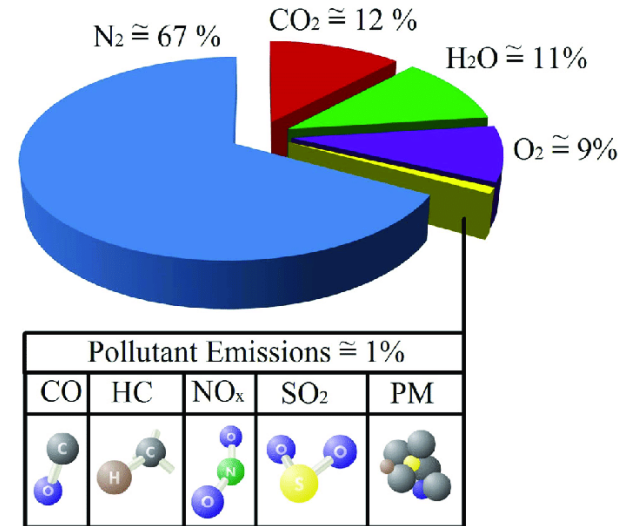

Office-Well-Being

Office-Well-Being

Weekly overview

- CO2 had some peaks. (details in highlights)
- Some small peaks in temperature. Within margin
- Sound levels showed peaks. (details in highlights)
- General remarks(details in highlights)

Office-Well-Being

Highlights IAQ

- CO2 level reached above 1000 ppm.
 - Reason is the trucks passing by and standing still with running engines in front of the office.
 - Diesel exhaust not only contains CO2, but also pollutant emissions which are unhealthy already at very low dosage