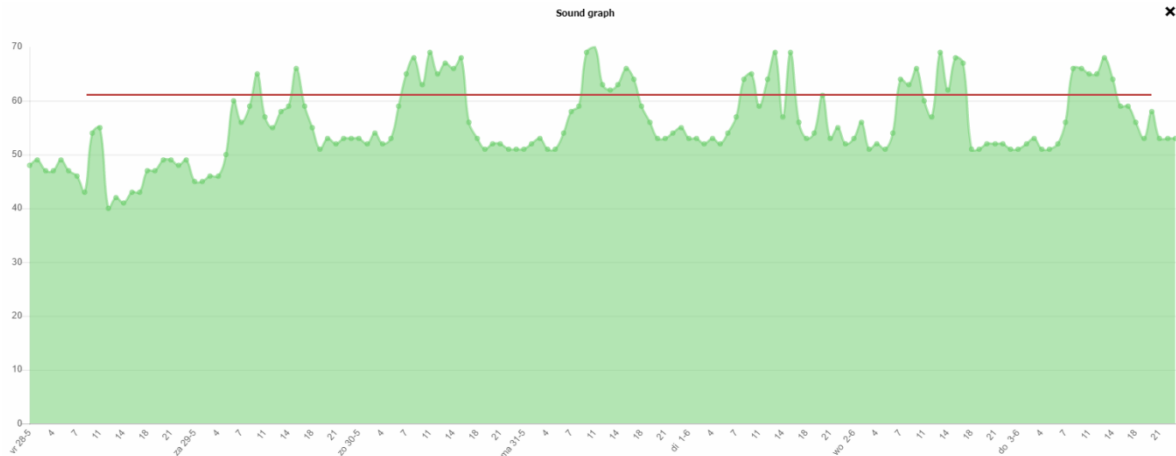

Office-Well-Being

Highlight indoor sound

- Sound peaks above 60 db are seen. Above 60 db will affect negatively the concentration and productivity.
- The survey shows that outside noise could play a role.

If you can't concentrate it's because ?

9 responses