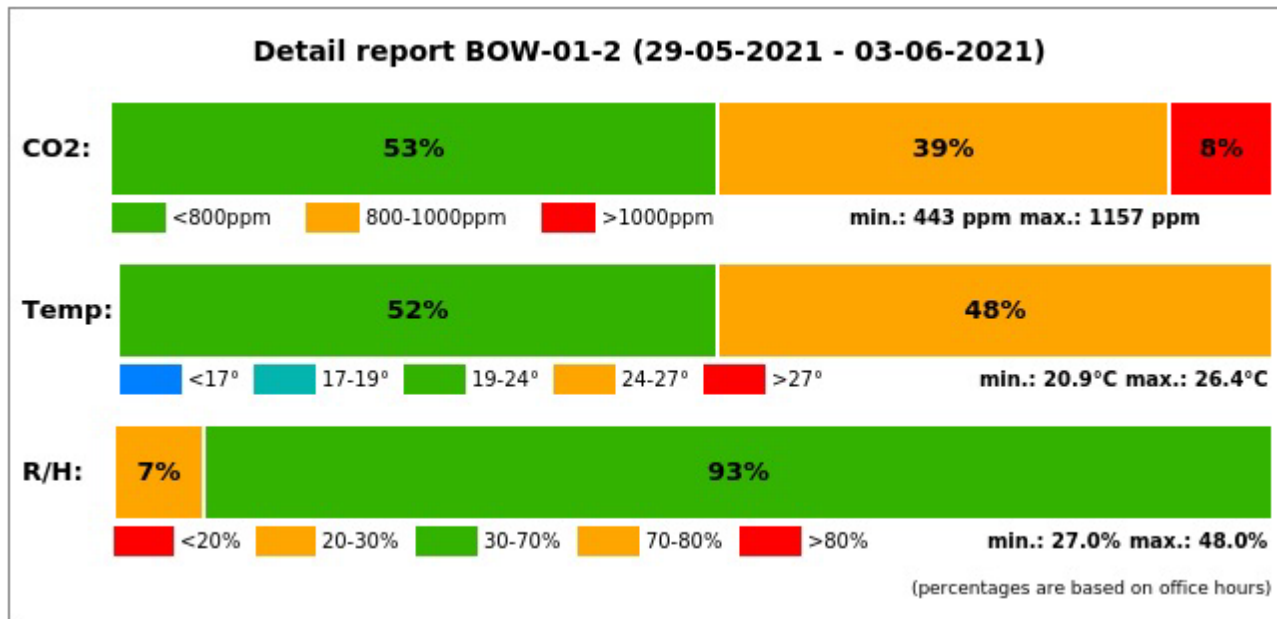

Office-Well-Being

Office-Well-Being

Weekly overview

- CO2 had some peaks. (details in highlights)
- Some small peaks in temperature. Within margin
- Sound levels showed peaks. (details in highlights)
- General remarks(details in highlights)

Office-Well-Being

Highlights IAQ

- CO2 level reached above 1000 ppm.
 - Reason is the trucks passing by and standing still with running engines in front of the office.
 - Diesel exhaust not only contains CO2, but also pollutant emissions which are unhealthy already at very low dosage