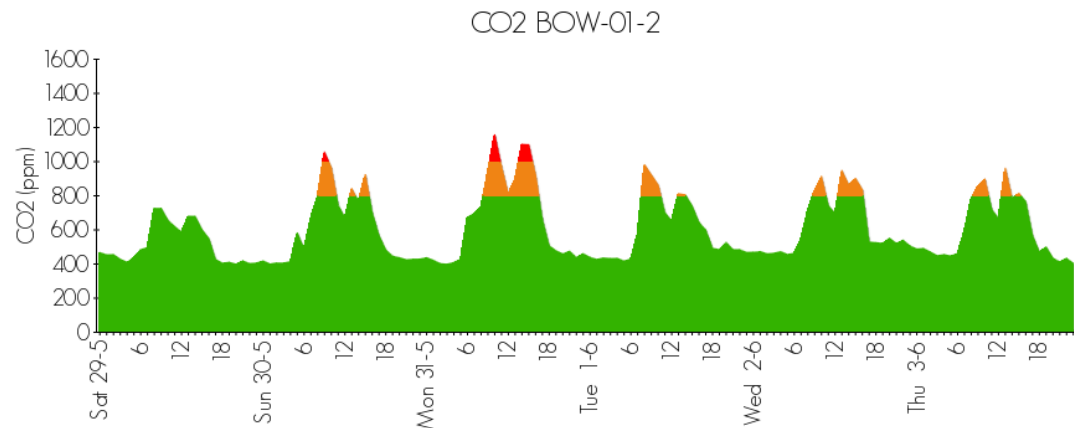

Office-Well-Being

Office-Well-Being

Weekly overview

- CO2 had some peaks. (details in highlights)
- Some small peaks in temperature. Within margin
- Sound levels showed peaks. (details in highlights)
- General remarks(details in highlights)

Office-Well-Being

Highlights IAQ

- CO2 level reached above 1000 ppm.
 - Reason is the trucks passing by and standing still with running engines in front of the office.
 - Diesel exhaust not only contains CO2, but also pollutant emissions which are unhealthy already at very low dosage