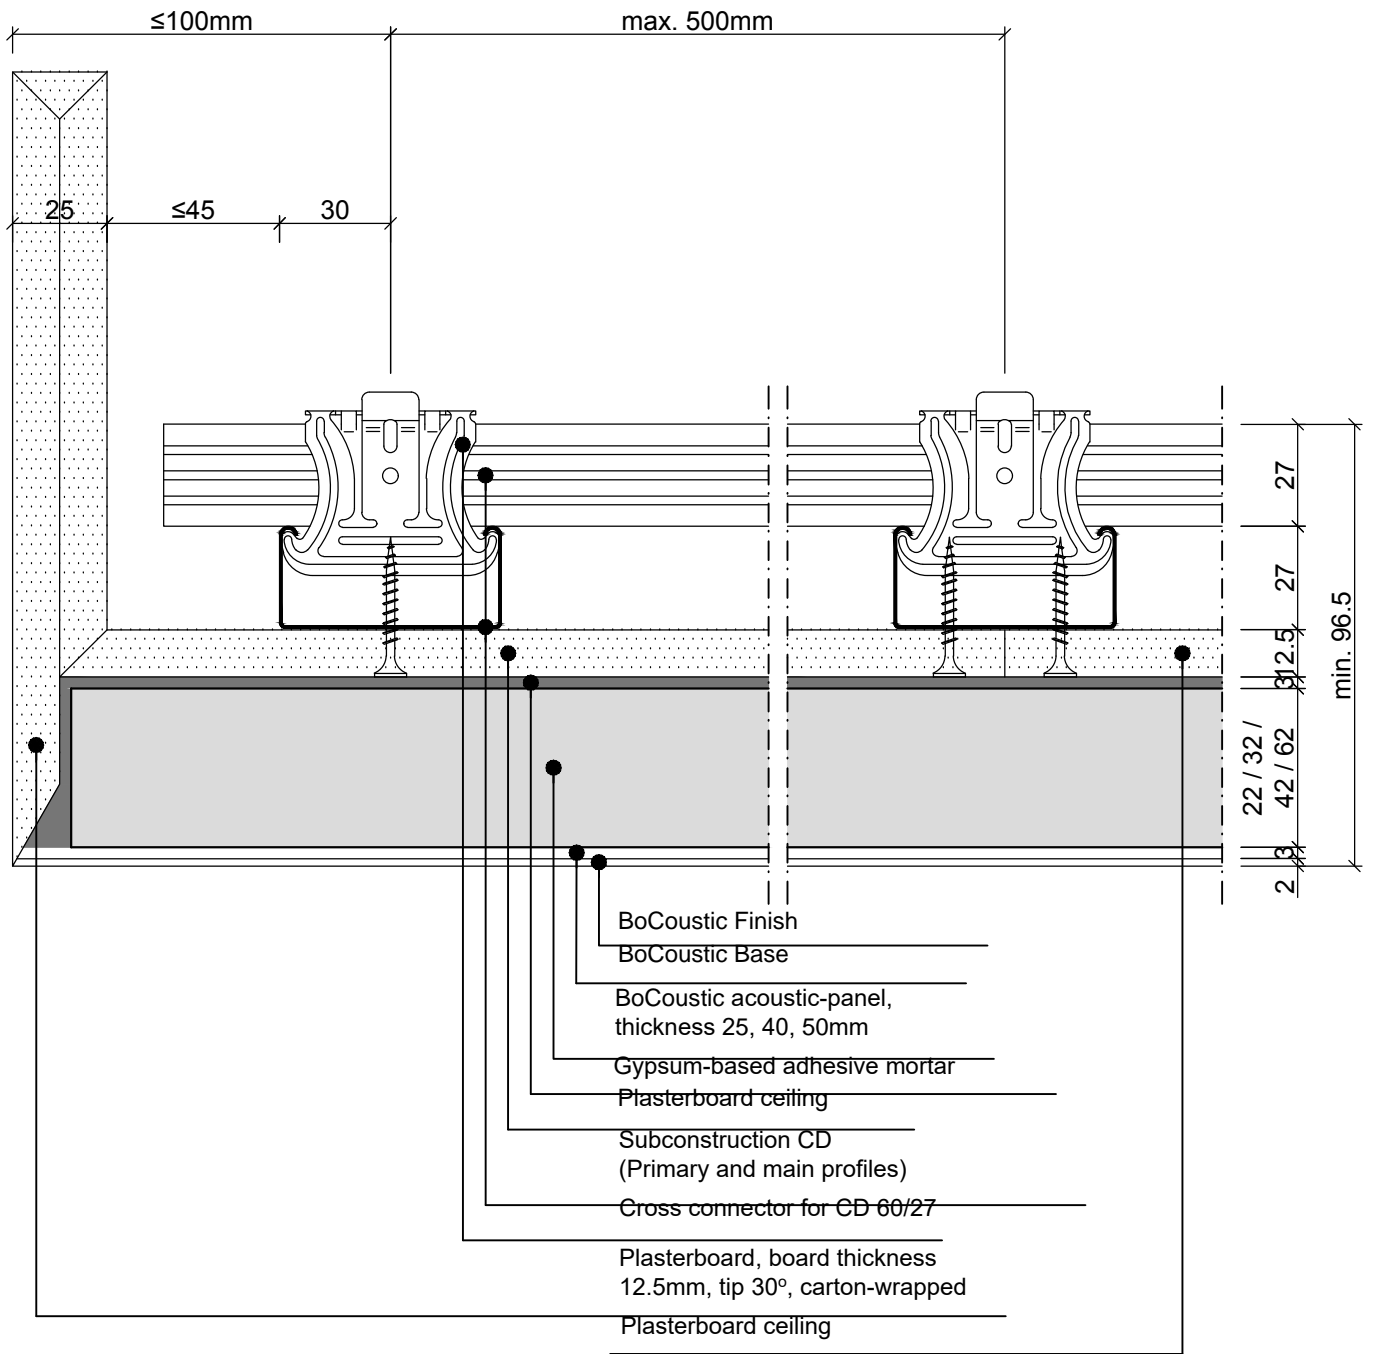

BoCoustic- indirect lighting

BOWIQ

beyond acoustics