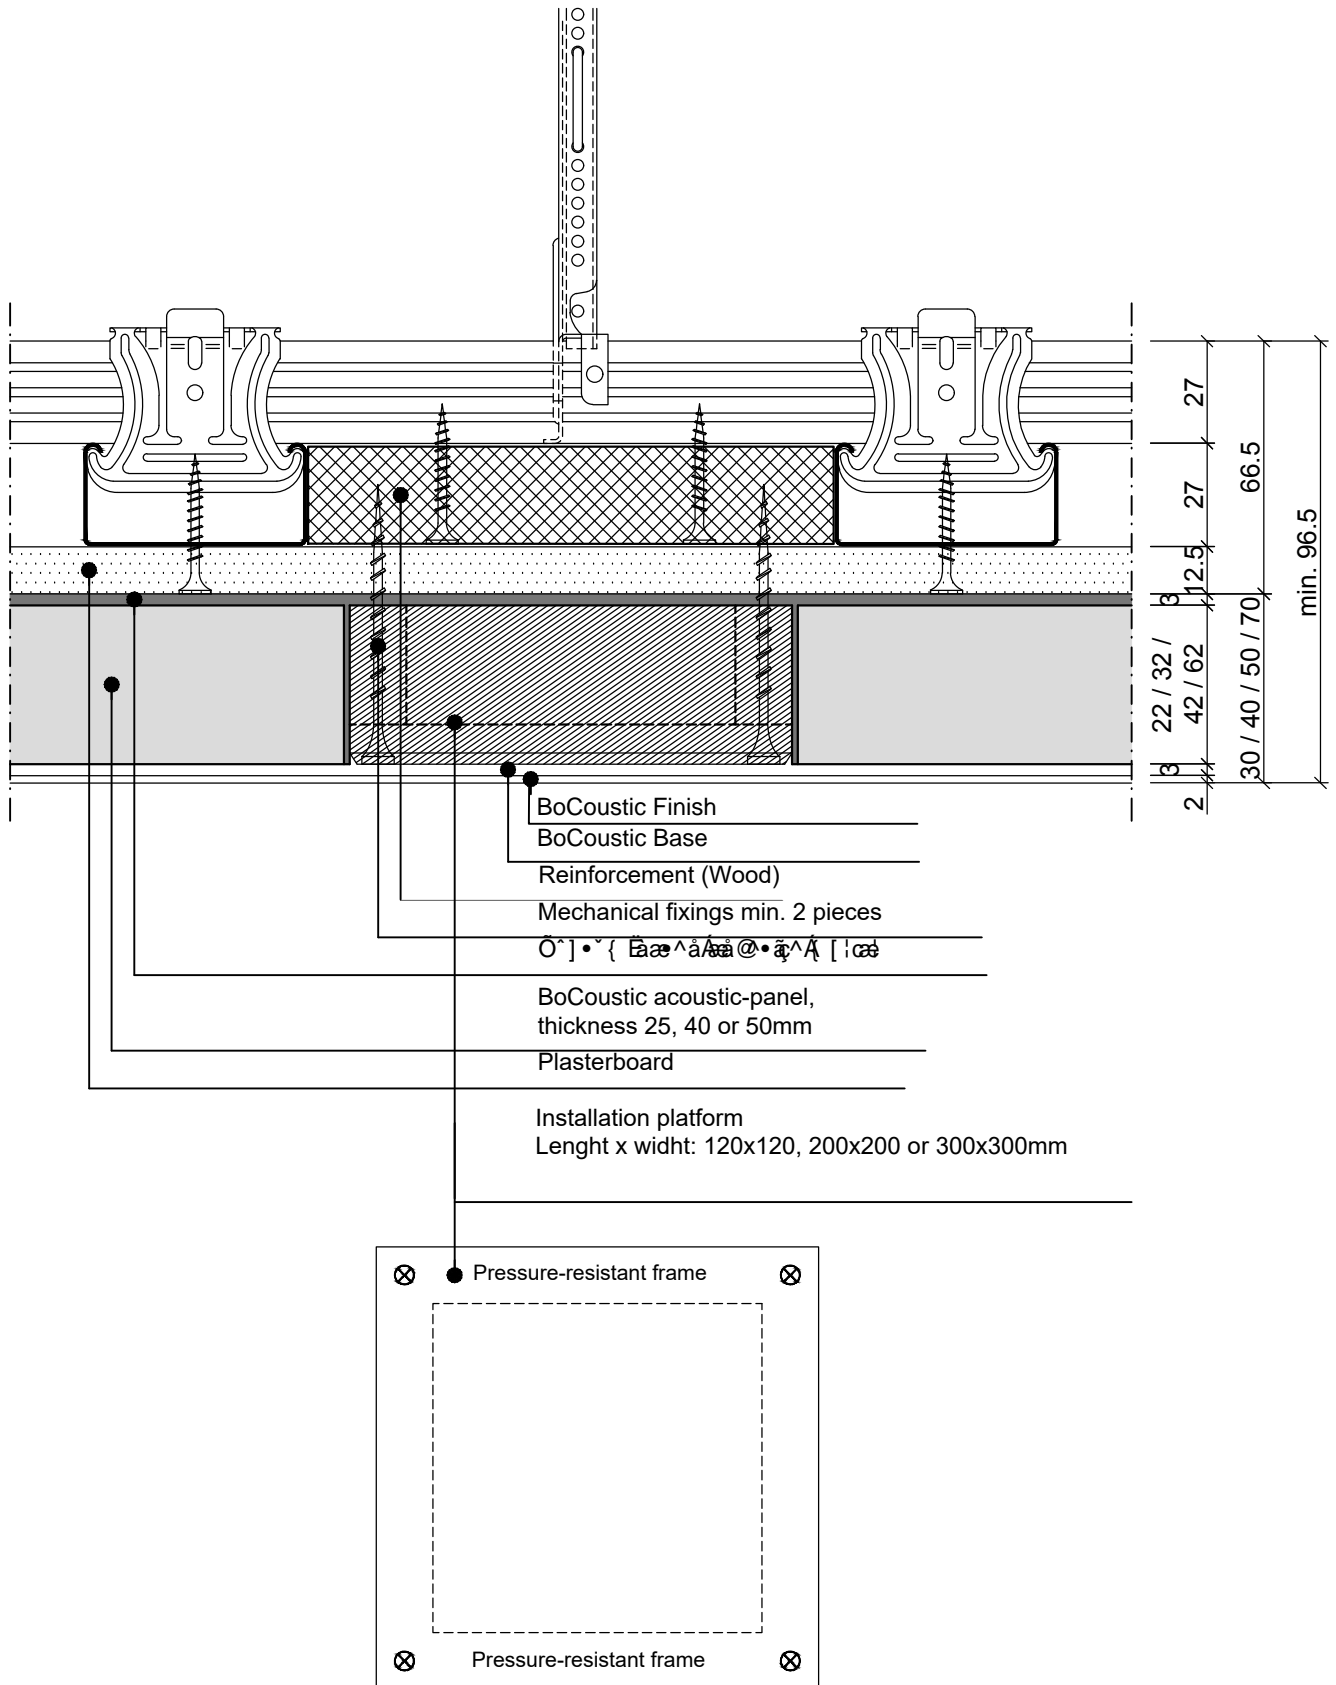

**BoCoustic- installation platform on suspended ceiling system**

**Note:**  
 Other dimensions length x width and cut-outs on request.  
 Ceiling fixtures normally require a platform. Installation parts with a cover edge of min. 5mm width are strongly recommended. Additional loads with a max. weight of 5 kg/m<sup>2</sup> and max. 10kg per suspension point are permissible.